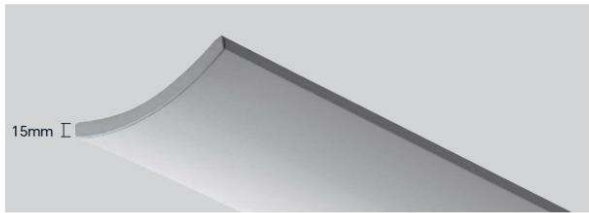

# 712.Z Series

超薄曲面造型&宽光束上光设计  
Ultra thin curved design & Wide beam angle indirect light